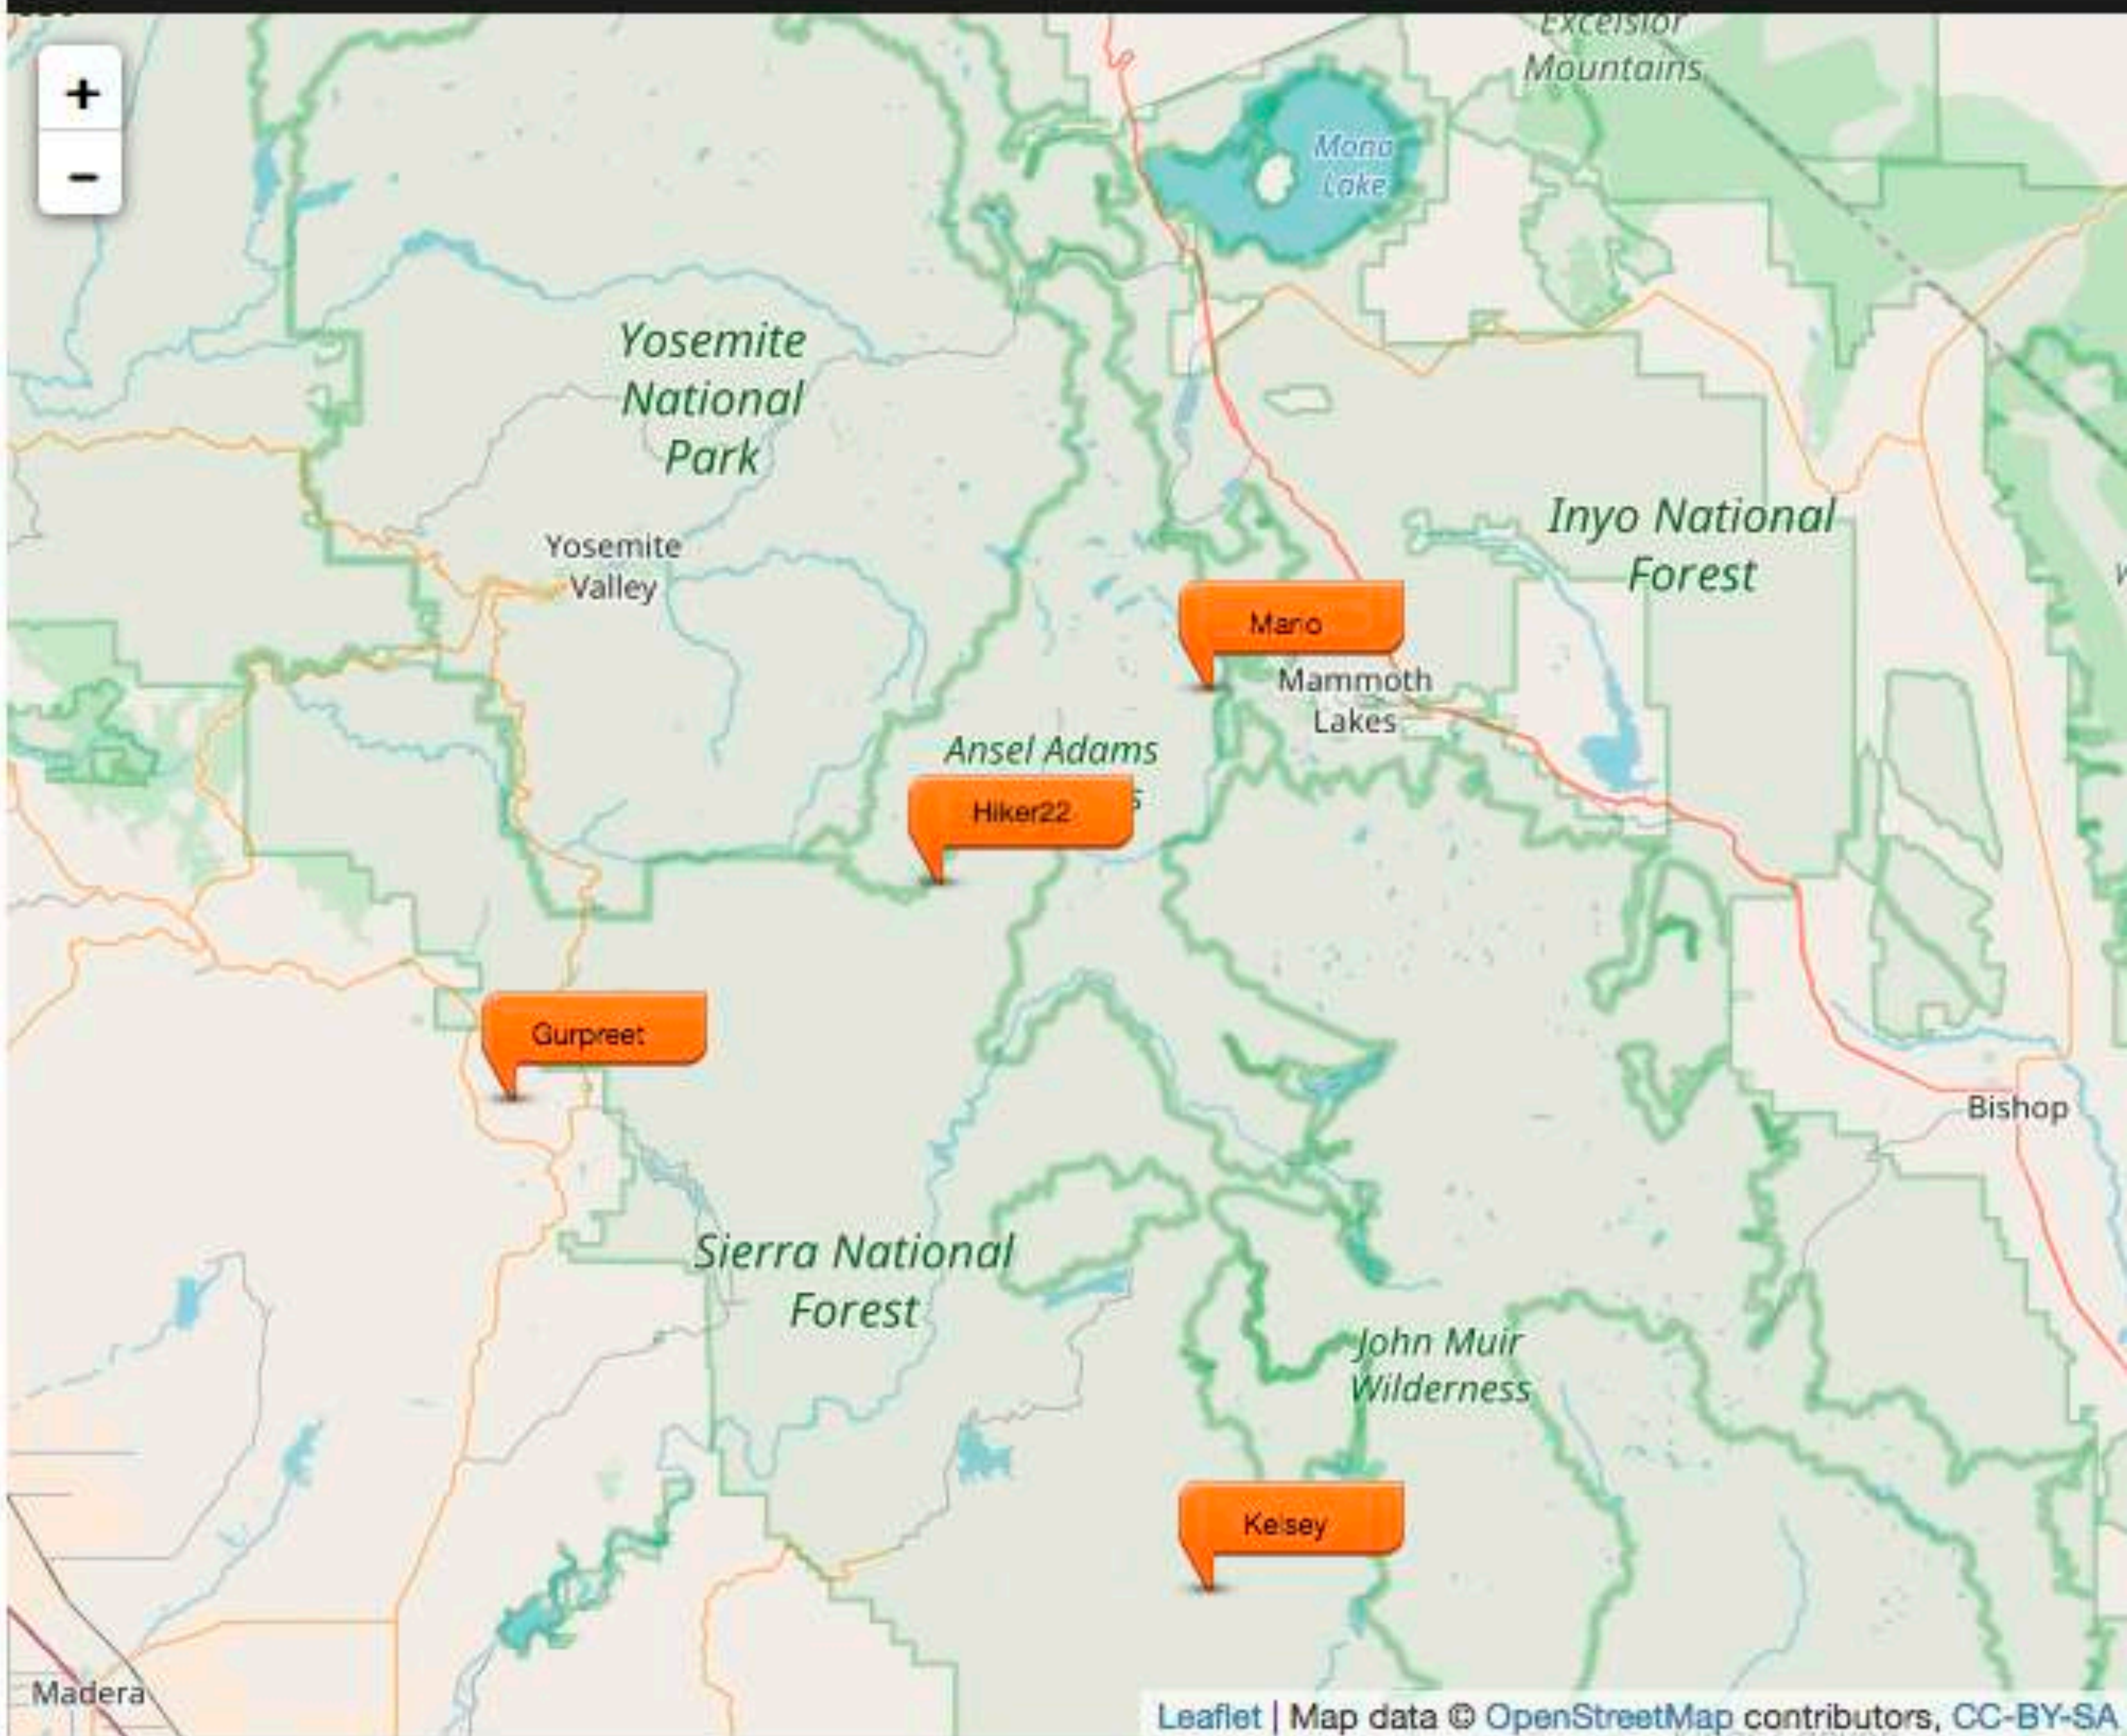

5 min

10 min

Show friends within radius:

5 mi

25 mi

100 mi

All

Select a radius within which you want to view your friends positions.

25 mi

100 mi

All

Display position updates within last:

Select a 5-digit channel and then share it with other MotionX-GPS users.

Channel:

82821

Share Channel With Friends

Mario

Hiker22

Gurpreet

Kelsey

29.89 mi

MotionX-GPS users within your selected range who have selected the same channel are shown on the Map.

Search

Menu

MotionX-GPS Live Position Updates

The map displays the most recent position for each MotionX-GPS user on the selected channel.

Enter Channel (00000-99999) :

Display Last :

Refresh Map Every :

MotionX
Invention In Motion™